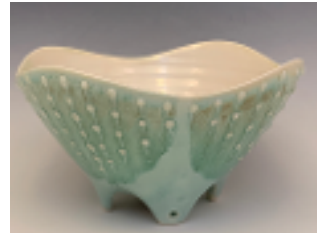

Dimensions 11 x 2

Wholesale Price

\$55

BOWL - SERVING BOWL

Dimensions 5 x 11

Wholesale Price

\$55

BOWL - SQUARE W/ FEET

Dimensions 7 x 4

Wholesale Price

\$27

BOWL - SQUARE W/ FEET LG.

Dimensions 6 x 12 x 12

Wholesale Price

\$65

BOWL - NOODLE