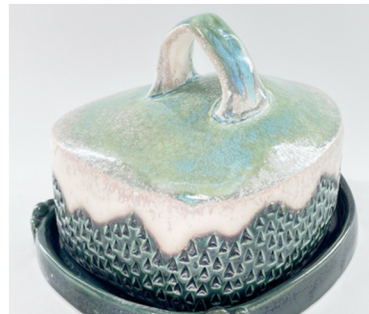

**LARGER BUTTER/BRIE
COVERED DISH**
Dimensions : 6 x 6 x 4
$60 wholesale